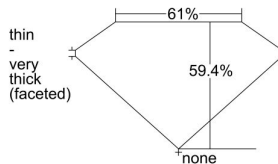

GIA®

FACSIMILE

GIA REPORT 3335672257

Verify this report at GIA.edu

GIA NATURAL DIAMOND DOSSIER®

September 11, 2019
GIA Report Number 3335672257
Shape and Cutting Style ..... Heart Brilliant
Measurements ..... 5.38 x 6.29 x 3.74 mm

GRADING RESULTS

Carat Weight ..... 0.70 carat
Color Grade ..... G
Clarity Grade VS1

ADDITIONAL GRADING INFORMATION

Polish ..... Excellent
Symmetry ..... Very Good
Fluorescence ..... None
Clarity Characteristics ..... Cavity, Cloud, Pinpoint
Inscription(s): GIA 3335672257

PROPORTIONS

Profile not to actual proportions

GRADING SCALES

GIA COLOR SCALE		GIA CLARITY SCALE			
COLORLESS	D	VERY VERY SLIGHTLY INCLUDED	FLAWLESS		
	E		INTERNALLY FLAWLESS		
	F	VERY SLIGHTLY INCLUDED	VVS₁		
	G		VVS₂		
	H		VS₁		
	NEAR COLORLESS	I	SLIGHTLY INCLUDED	VS₂	
		J		SI₁	
		FAINT	K	INCLUDED	SI₂
			L		I₁
			M		I₂
VERT LIGHT	N	INCLUDED	I₃		
	O				
	P				
	Q				
	R				
LIGHT	S				
	T				
	U				
	V				
	W				
X					
Y					
Z