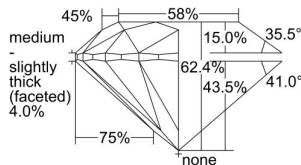

GIA®

FACSIMILE

GIA REPORT 3335610335

Verify this report at GIA.edu

GIA NATURAL DIAMOND DOSSIER®

September 03, 2019
GIA Report Number 3335610335
Shape and Cutting Style ..... Round Brilliant
Measurements ..... 5.91 - 5.95 x 3.70 mm

GRADING RESULTS

Carat Weight ..... 0.81 carat
Color Grade ..... D
Clarity Grade VS2
Cut Grade ..... Excellent

ADDITIONAL GRADING INFORMATION

Polish ..... Excellent
Symmetry ..... Excellent
Fluorescence ..... Medium Blue
Clarity Characteristics ..... Crystal
Inscription(s): GIA 3335610335

PROPORTIONS

Profile to actual proportions

GRADING SCALES

GIA COLOR SCALE	GIA CLARITY SCALE	GIA CUT SCALE	
D	FLAWLESS	EXCELLENT	
E	INTERNALLY FLAWLESS		
F		VVS₁	VERY GOOD
G	VVS₂		
H	VS₁	GOOD	
I	VS₂		
J	SI₁	FAIR	
K	SI₂		
L	I₁	POOR	
M	I₂		
N	I₃		
O			
P			
Q			
R			
S			
T			
U			
V			
W			
X			
Y			
Z