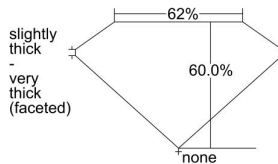

GIA®

FACSIMILE

GIA REPORT 3335468262

Verify this report at GIA.edu

GIA NATURAL DIAMOND DOSSIER®

August 09, 2019
GIA Report Number 3335468262
Shape and Cutting Style ..... Pear Brilliant
Measurements ..... 7.54 x 5.09 x 3.06 mm

GRADING RESULTS

Carat Weight ..... 0.70 carat
Color Grade ..... E
Clarity Grade VS1

ADDITIONAL GRADING INFORMATION

Polish ..... Excellent
Symmetry ..... Excellent
Fluorescence ..... None
Clarity Characteristics ..... Cloud, Crystal
Inscription(s): GIA 3335468262

PROPORTIONS

Profile not to actual proportions

GRADING SCALES

GIA COLOR SCALE		GIA CLARITY SCALE	
COLORLESS	D	VERY VERY SLIGHTLY INCLUDED	FLAWLESS
	E		INTERNALLY FLAWLESS
	F		VVS₁
	G		VVS₂
	H		VS₁
	I		VS₂
	J		SI₁
	K		SI₂
	L		I₁
	M		I₂
NEAR COLORLESS	N	SLIGHTLY INCLUDED	I₃
	O		
	P		
	Q		
FAINT	R		
	S		
	T		
	U		
VERT LIGHT	V		
	W		
	X		
	Y		
LIGHT	Z