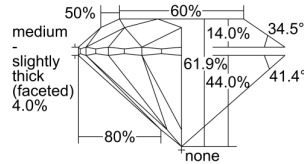

GIA®

FACSIMILE

GIA REPORT 3335368643

Verify this report at GIA.edu

GIA NATURAL DIAMOND DOSSIER®

July 29, 2019
GIA Report Number 3335368643
Shape and Cutting Style ..... Round Brilliant
Measurements ..... 5.67 - 5.71 x 3.52 mm

GRADING RESULTS

Carat Weight ..... 0.70 carat
Color Grade ..... E
Clarity Grade S11
Cut Grade ..... Excellent

ADDITIONAL GRADING INFORMATION

Polish ..... Excellent
Symmetry ..... Excellent
Fluorescence ..... Faint
Clarity Characteristics ..... Feather, Knot
Inscription(s): GIA 3335368643

PROPORTIONS

Profile to actual proportions

GRADING SCALES

GIA COLOR SCALE	GIA CLARITY SCALE	GIA CUT SCALE	
D	FLAWLESS	EXCELLENT	
E	INTERNALLY FLAWLESS		
F		VVS₁	VERY GOOD
G	VVS₂		
H	VS₁	GOOD	
I	VS₂		
J	S1₁	FAIR	
K	S1₂		
L	I₁	POOR	
M	I₂		
N	I₃		
O			
P			
Q			
R			
S			
T			
U			
V			
W			
X			
Y			
Z