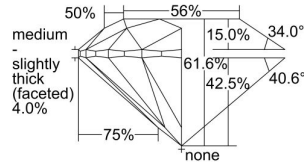

GIA®

FACSIMILE

GIA REPORT 3335238006

Verify this report at GIA.edu

GIA NATURAL DIAMOND DOSSIER®

July 09, 2019
GIA Report Number 3335238006
Shape and Cutting Style ..... Round Brilliant
Measurements ..... 5.73 - 5.76 x 3.54 mm

GRADING RESULTS

Carat Weight ..... 0.72 carat
Color Grade ..... E
Clarity Grade VS1
Cut Grade ..... Excellent

ADDITIONAL GRADING INFORMATION

Polish ..... Excellent
Symmetry ..... Excellent
Fluorescence ..... Medium Blue
Clarity Characteristics..... Crystal, Cloud, Needle, Pinpoint
Inscription(s): GIA 3335238006

PROPORTIONS

Profile to actual proportions

GRADING SCALES

GIA COLOR SCALE	GIA CLARITY SCALE	GIA CUT SCALE	
D	FLAWLESS	EXCELLENT	
E	INTERNALLY FLAWLESS		
F		VVS₁	VERY GOOD
G	VVS₂		
H	VS₁	GOOD	
I	VS₂		
J	SI₁	FAIR	
K	SI₂		
L	I₁	POOR	
M	I₂		
N	I₃		
O			
P			
Q			
R			
S			
T			
U			
V			
W			
X			
Y			
Z