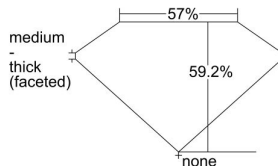

GIA®

FACSIMILE

GIA REPORT 3325851524

Verify this report at GIA.edu

GIA NATURAL DIAMOND DOSSIER®

May 20, 2019
GIA Report Number 3325851524
Shape and Cutting Style ..... Heart Brilliant
Measurements ..... 5.40 x 6.36 x 3.77 mm

GRADING RESULTS

Carat Weight ..... 0.71 carat
Color Grade ..... H
Clarity Grade VVS2

ADDITIONAL GRADING INFORMATION

Polish ..... Excellent
Symmetry ..... Excellent
Fluorescence ..... None
Clarity Characteristics ..... Pinpoint, Cavity
Inscription(s): GIA 3325851524

PROPORTIONS

Profile not to actual proportions

GRADING SCALES

GIA COLOR SCALE		GIA CLARITY SCALE			
COLORLESS	D	VERY VERY SLIGHTLY INCLUDED	FLAWLESS		
	E		INTERNALLY FLAWLESS		
	F		VVS₁		
	G		VVS₂		
	NEAR COLORLESS	H	VERY SLIGHTLY INCLUDED	VS₁	
		I		VS₂	
		FAINT	J	SLIGHTLY INCLUDED	I₁
			K		I₂
			L		I₃
			M		
VERT LIGHT	N				
	O				
	P				
	Q				
LIGHT	R				
	S				
	T				
	U				
	V				
	W				
	X				
	Y				
	Z