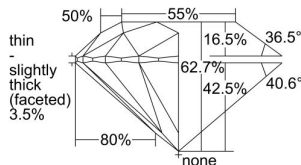

GIA®

FACSIMILE

GIA REPORT 3325742761

Verify this report at GIA.edu

GIA NATURAL DIAMOND DOSSIER®

May 06, 2019
GIA Report Number 3325742761
Shape and Cutting Style ..... Round Brilliant
Measurements ..... 5.05 - 5.08 x 3.17 mm

GRADING RESULTS

Carat Weight ..... 0.50 carat
Color Grade ..... F
Clarity Grade VVS2
Cut Grade ..... Excellent

ADDITIONAL GRADING INFORMATION

Polish ..... Excellent
Symmetry ..... Excellent
Fluorescence ..... Faint
Clarity Characteristics ..... Cloud, Pinpoint, Natural
Inscription(s): GIA 3325742761

PROPORTIONS

GRADING SCALES

GIA COLOR SCALE

COLORESS	D
	E
	F
	G
	H
	I
	J
NEAR COLORESS	K
	L
	M
	N
	O
	P
	Q
	R
	S
	T
	U
	V
	W
	X
	Y
	Z

GIA CLARITY SCALE

VERY VERY SLIGHTLY INCLUDED	FLAWLESS
	INTERNALLY FLAWLESS
VERY SLIGHTLY INCLUDED	VVS₁
	VVS₂
SLIGHTLY INCLUDED	VS₁
	VS₂
INCLUDED	SI₁
	SI₂
	I₁
	I₂
	I₃

GIA CUT SCALE

EXCELLENT
VERY GOOD
GOOD
FAIR
POOR