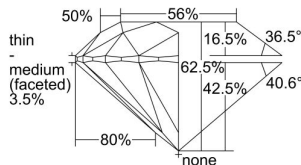

GIA®

FACSIMILE

GIA REPORT 3325742238

Verify this report at GIA.edu

GIA NATURAL DIAMOND DOSSIER®

May 07, 2019
GIA Report Number 3325742238
Shape and Cutting Style ..... Round Brilliant
Measurements ..... 4.31 - 4.34 x 2.70 mm

GRADING RESULTS

Carat Weight ..... 0.31 carat
Color Grade ..... E
Clarity Grade VVS1
Cut Grade ..... Excellent

ADDITIONAL GRADING INFORMATION

Polish ..... Excellent
Symmetry ..... Excellent
Fluorescence ..... Faint
Clarity Characteristics..... Pinpoint, Surface Graining
Inscription(s): GIA 3325742238

PROPORTIONS

Profile to actual proportions

GRADING SCALES

GIA COLOR SCALE	GIA CLARITY SCALE	GIA CUT SCALE
COLOURLESS	FLAWLESS	EXCELLENT
D	INTERNALLY FLAWLESS	
E	VVS₁	VERY GOOD
F		
G	VS₁	GOOD
H		
I	SI₁	FAIR
J		
K	I₁	POOR
L		
M	I₂	
N		
O	I₃	
P		
Q		
R		
S		
T		
U		
V		
W		
X		
Y		
Z