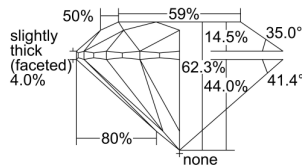

GIA®

FACSIMILE

GIA REPORT 3325683554

Verify this report at GIA.edu

GIA NATURAL DIAMOND DOSSIER®

April 30, 2019
GIA Report Number 3325683554
Shape and Cutting Style ..... Round Brilliant
Measurements ..... 4.32 - 4.35 x 2.70 mm

GRADING RESULTS

Carat Weight ..... 0.31 carat
Color Grade ..... D
Clarity Grade VVS2
Cut Grade ..... Excellent

ADDITIONAL GRADING INFORMATION

Polish ..... Excellent
Symmetry ..... Excellent
Fluorescence ..... Faint
Clarity Characteristics ..... Pinpoint, Feather, Cloud
Inscription(s): GIA 3325683554

PROPORTIONS

Profile to actual proportions

GRADING SCALES

GIA COLOR SCALE	GIA CLARITY SCALE	GIA CUT SCALE	
D	FLAWLESS	EXCELLENT	
E	INTERNALLY FLAWLESS		
F		VVS₁	VERY GOOD
G	VVS₂		
H	VS₁	GOOD	
I	VS₂		
J	SI₁	FAIR	
K	SI₂		
L	I₁	POOR	
M			
N			
O	I₂		
P			
Q			
R	I₃		
S			
T			
U			
V			
W			
X			
Y			
Z