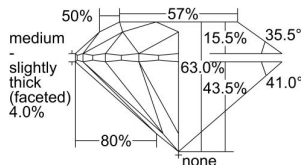

GIA®

FACSIMILE

GIA REPORT 3325670415

Verify this report at GIA.edu

GIA NATURAL DIAMOND DOSSIER®

April 26, 2019
GIA Report Number 3325670415
Shape and Cutting Style ..... Round Brilliant
Measurements ..... 5.60 - 5.67 x 3.55 mm

GRADING RESULTS

Carat Weight ..... 0.70 carat
Color Grade ..... F
Clarity Grade VS1
Cut Grade ..... Excellent

ADDITIONAL GRADING INFORMATION

Polish ..... Excellent
Symmetry ..... Very Good
Fluorescence ..... Faint
Clarity Characteristics..... Crystal, Cloud, Needle, Pinpoint
Inscription(s): GIA 3325670415

PROPORTIONS

Profile to actual proportions