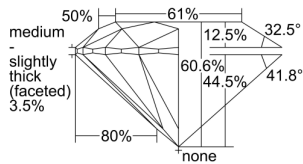

GIA®

FACSIMILE

GIA REPORT 3325597437

Verify this report at GIA.edu

GIA NATURAL DIAMOND DOSSIER®

April 18, 2019
GIA Report Number 3325597437
Shape and Cutting Style ..... Round Brilliant
Measurements ..... 5.26 - 5.28 x 3.19 mm

GRADING RESULTS

Carat Weight ..... 0.54 carat
Color Grade ..... G
Clarity Grade VS2
Cut Grade ..... Excellent

ADDITIONAL GRADING INFORMATION

Polish ..... Excellent
Symmetry ..... Excellent
Fluorescence ..... None
Clarity Characteristics..... Crystal, Cloud, Feather
Inspection(s): GIA 3325597437

PROPORTIONS

Profile to actual proportions

GRADING SCALES

GIA COLOR SCALE	GIA CLARITY SCALE	GIA CUT SCALE	
D	FLAWLESS	EXCELLENT	
E	INTERNALLY FLAWLESS		
F		VVS₁	VERY GOOD
G	VVS₂		
H	VS₁	GOOD	
I	VS₂		
J	SI₁	FAIR	
K	SI₂		
L	I₁	POOR	
M	I₂		
N	I₃		
O			
P			
Q			
R			
S			
T			
U			
V			
W			
X			
Y			
Z