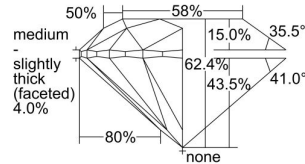

GIA®

FACSIMILE

GIA REPORT 3325579369

Verify this report at GIA.edu

GIA NATURAL DIAMOND DOSSIER®

April 16, 2019
GIA Report Number 3325579369
Shape and Cutting Style ..... Round Brilliant
Measurements ..... 5.19 - 5.23 x 3.25 mm

GRADING RESULTS

Carat Weight ..... 0.55 carat
Color Grade ..... G
Clarity Grade VS2
Cut Grade ..... Excellent

ADDITIONAL GRADING INFORMATION

Polish ..... Excellent
Symmetry ..... Excellent
Fluorescence ..... None
Clarity Characteristics ..... Cloud, Crystal
Inscription(s): GIA 3325579369

PROPORTIONS

Profile to actual proportions

GRADING SCALES

GIA COLOR SCALE	GIA CLARITY SCALE	GIA CUT SCALE	
D	FLAWLESS	EXCELLENT	
E	INTERNALLY FLAWLESS		
F		VVS₁	VERY GOOD
G	VVS₂		
H	VS₁	GOOD	
I	VS₂		
J	SI₁	FAIR	
K	SI₂		
L	I₁	POOR	
M	I₂		
N	I₃		
O			
P			
Q			
R			
S			
T			
U			
V			
W			
X			
Y			
Z