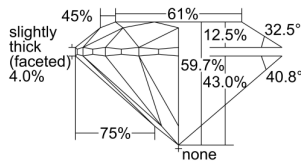

GIA®

FACSIMILE

GIA REPORT 3325544961

Verify this report at GIA.edu

GIA NATURAL DIAMOND DOSSIER®

April 15, 2019
GIA Report Number 3325544961
Shape and Cutting Style ..... Round Brilliant
Measurements ..... 5.28 - 5.32 x 3.16 mm

GRADING RESULTS

Carat Weight ..... 0.55 carat
Color Grade ..... G
Clarity Grade S11
Cut Grade ..... Excellent

ADDITIONAL GRADING INFORMATION

Polish ..... Excellent
Symmetry ..... Excellent
Fluorescence ..... Faint
Clarity Characteristics ..... Crystal, Cloud
Inscription(s): GIA 3325544961

PROPORTIONS

Profile to actual proportions

GRADING SCALES

GIA COLOR SCALE	GIA CLARITY SCALE	GIA CUT SCALE	
D	FLAWLESS	EXCELLENT	
E	INTERNALLY FLAWLESS		
F		VVS₁	VERY GOOD
G	VVS₂		
H	VS₁	GOOD	
I	VS₂		
J	S1₁	FAIR	
K	S1₂		
L	I₁	POOR	
M	I₂		
N	I₃		
O			
P			
Q			
R			
S			
T			
U			
V			
W			
X			
Y			
Z