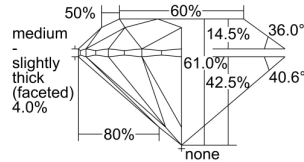

GIA®

FACSIMILE

GIA REPORT 3325544390

Verify this report at GIA.edu

GIA NATURAL DIAMOND DOSSIER®

April 15, 2019
GIA Report Number 3325544390
Shape and Cutting Style ..... Round Brilliant
Measurements ..... 5.08 - 5.10 x 3.10 mm

GRADING RESULTS

Carat Weight ..... 0.50 carat
Color Grade ..... D
Clarity Grade S11
Cut Grade ..... Excellent

ADDITIONAL GRADING INFORMATION

Polish ..... Excellent
Symmetry ..... Excellent
Fluorescence ..... Faint
Clarity Characteristics..... Crystal, Needle
Inscription(s): GIA 3325544390

PROPORTIONS

Profile to actual proportions

GRADING SCALES

GIA COLOR SCALE	GIA CLARITY SCALE	GIA CUT SCALE	
D	FLAWLESS	EXCELLENT	
E	INTERNALLY FLAWLESS		
F		VVS₁	VERY GOOD
G	VVS₂		
H	VS₁	GOOD	
I	VS₂		
J	S1₁	FAIR	
K	S1₂		
L	I₁	POOR	
M	I₂		
N	I₃		
O			
P			
Q			
R			
S			
T			
U			
V			
W			
X			
Y			
Z