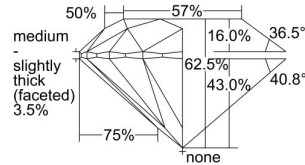

GIA®

FACSIMILE

GIA REPORT 3325423300

Verify this report at GIA.edu

GIA NATURAL DIAMOND DOSSIER®

April 02, 2019
GIA Report Number 3325423300
Shape and Cutting Style ..... Round Brilliant
Measurements ..... 4.72 - 4.76 x 2.97 mm

GRADING RESULTS

Carat Weight ..... 0.41 carat
Color Grade ..... G
Clarity Grade VVS1
Cut Grade ..... Excellent

ADDITIONAL GRADING INFORMATION

Polish ..... Excellent
Symmetry ..... Excellent
Fluorescence ..... Faint
Clarity Characteristics ..... Needle, Pinpoint
Inscription(s): GIA 3325423300

PROPORTIONS

Profile to actual proportions

GRADING SCALES

GIA COLOR SCALE	GIA CLARITY SCALE	GIA CUT SCALE	
D	FLAWLESS	EXCELLENT	
E	INTERNALLY FLAWLESS		
F		VVS₁	VERY GOOD
G	VVS₂		
H	VS₁	GOOD	
I	VS₂		
J	SI₁	FAIR	
K	SI₂		
L	I₁	POOR	
M			
N			
O	I₂		
P			
Q			
R	I₃		
S			
T			
U			
V			
W			
X			
Y			
Z