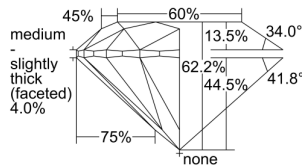

GIA®

FACSIMILE

GIA REPORT 3325406892

Verify this report at GIA.edu

GIA NATURAL DIAMOND DOSSIER®

March 30, 2019
GIA Report Number 3325406892
Shape and Cutting Style ..... Round Brilliant
Measurements ..... 5.65 - 5.70 x 3.53 mm

GRADING RESULTS

Carat Weight ..... 0.70 carat
Color Grade ..... G
Clarity Grade VS1
Cut Grade ..... Excellent

ADDITIONAL GRADING INFORMATION

Polish ..... Excellent
Symmetry ..... Excellent
Fluorescence ..... Medium Blue
Clarity Characteristics..... Crystal, Pinpoint, Indented Natural
Inspection(s): GIA 3325406892

PROPORTIONS

Profile to actual proportions