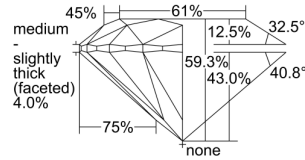

GIA®

FACSIMILE

GIA REPORT 3325353255

Verify this report at GIA.edu

GIA NATURAL DIAMOND DOSSIER®

March 25, 2019
GIA Report Number 3325353255
Shape and Cutting Style ..... Round Brilliant
Measurements ..... 5.17 - 5.18 x 3.07 mm

GRADING RESULTS

Carat Weight ..... 0.50 carat
Color Grade ..... E
Clarity Grade VS1
Cut Grade ..... Excellent

ADDITIONAL GRADING INFORMATION

Polish ..... Excellent
Symmetry ..... Excellent
Fluorescence ..... Faint
Clarity Characteristics ..... Crystal
Inscription(s): GIA 3325353255

PROPORTIONS

Profile to actual proportions

GRADING SCALES

GIA COLOR SCALE	GIA CLARITY SCALE	GIA CUT SCALE	
D	FLAWLESS	EXCELLENT	
E	INTERNALLY FLAWLESS		
F		VVS₁	VERY GOOD
G	VVS₂		
H	VS₁	GOOD	
I	VS₂		
J	SI₁	FAIR	
K	SI₂		
L	I₁	POOR	
M	I₂		
N	I₃		
O			
P			
Q			
R			
S			
T			
U			
V			
W			
X			
Y			
Z