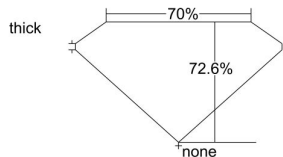

GIA®

FACSIMILE

GIA REPORT 3325105198

Verify this report at GIA.edu

GIA NATURAL DIAMOND DOSSIER®

February 27, 2019
GIA Report Number 3325105198
Shape and Cutting Style ..... Square Modified Brilliant
Measurements ..... 4.79 x 4.79 x 3.48 mm

GRADING RESULTS

Carat Weight ..... 0.70 carat
Color Grade ..... E
Clarity Grade VS2

ADDITIONAL GRADING INFORMATION

Polish ..... Excellent
Symmetry ..... Very Good
Fluorescence ..... None
Clarity Characteristics ..... Crystal, Cloud
Inscription(s): GIA 3325105198

PROPORTIONS

Profile not to actual proportions

GRADING SCALES

GIA COLOR SCALE		GIA CLARITY SCALE			
COLORLESS	D	VERY VERY SLIGHTLY INCLUDED	FLAWLESS		
	E		INTERNALLY FLAWLESS		
	F	VERY SLIGHTLY INCLUDED	VVS₁		
	G		VVS₂		
	H		VS₁		
	NEAR COLORLESS	I	SLIGHTLY INCLUDED	VS₂	
		J		SI₁	
		FAINT	K	INCLUDED	SI₂
			L		I₁
			M		I₂
VERT LIGHT	N	INCLUDED	I₃		
	O				
	P				
	Q				
	R				
	S				
	T				
LIGHT	U				
	V				
	W				
	X				
Y					
Z