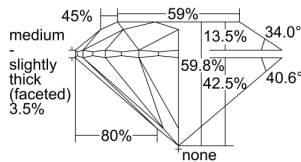

GIA®

FACSIMILE

GIA REPORT 3325044720

Verify this report at GIA.edu

GIA NATURAL DIAMOND DOSSIER®

February 20, 2019
GIA Report Number 3325044720
Shape and Cutting Style ..... Round Brilliant
Measurements ..... 4.44 - 4.46 x 2.66 mm

GRADING RESULTS

Carat Weight ..... 0.32 carat
Color Grade ..... D
Clarity Grade VVS2
Cut Grade ..... Excellent

ADDITIONAL GRADING INFORMATION

Polish ..... Excellent
Symmetry ..... Excellent
Fluorescence ..... Medium Blue
Clarity Characteristics ..... Needle, Pinpoint
Inscription(s): GIA 3325044720

PROPORTIONS

Profile to actual proportions

GRADING SCALES

GIA COLOR SCALE	GIA CLARITY SCALE	GIA CUT SCALE
COLOURLESS D	FLAWLESS	EXCELLENT
E	INTERNALLY FLAWLESS	
F	VVS₁	VERY GOOD
G		
H	VVS₂	GOOD
I	VS₁	
J	VS₂	FAIR
K	SI₁	
L	SI₂	POOR
M	I₁	
N	I₂	
O	I₃	
P		
Q		
R		
S		
T		
U		
V		
W		
X		
Y		
Z