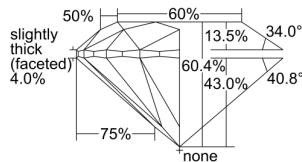

GIA®

FACSIMILE

GIA REPORT 3315981640

Verify this report at GIA.edu

GIA NATURAL DIAMOND DOSSIER®

February 13, 2019
GIA Report Number 3315981640
Shape and Cutting Style ..... Round Brilliant
Measurements ..... 5.96 - 5.98 x 3.61 mm

GRADING RESULTS

Carat Weight ..... 0.80 carat
Color Grade ..... D
Clarity Grade VS2
Cut Grade ..... Excellent

ADDITIONAL GRADING INFORMATION

Polish ..... Excellent
Symmetry ..... Excellent
Fluorescence ..... Medium Blue
Clarity Characteristics ..... Feather, Needle, Crystal
Inscription(s): GIA 3315981640

PROPORTIONS

GRADING SCALES

GIA COLOR SCALE	GIA CLARITY SCALE	GIA CUT SCALE	
D	FLAWLESS	EXCELLENT	
E	INTERNALLY FLAWLESS		
F		VVS₁	VERY GOOD
G	VVS₂		
H	VS₁	GOOD	
I	VS₂		
J	SI₁	FAIR	
K	SI₂		
L	I₁	POOR	
M	I₂		
N	I₃		
O			
P			
Q			
R			
S			
T			
U			
V			
W			
X			
Y			
Z