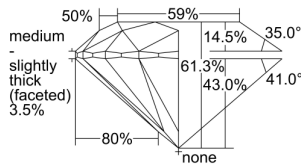

GIA®

FACSIMILE

GIA REPORT 3315737185

Verify this report at GIA.edu

GIA NATURAL DIAMOND DOSSIER®

January 18, 2019
GIA Report Number 3315737185
Shape and Cutting Style ..... Round Brilliant
Measurements ..... 5.68 - 5.72 x 3.50 mm

GRADING RESULTS

Carat Weight ..... 0.70 carat
Color Grade ..... E
Clarity Grade VS1
Cut Grade ..... Excellent

ADDITIONAL GRADING INFORMATION

Polish ..... Excellent
Symmetry ..... Excellent
Fluorescence ..... Medium Blue
Clarity Characteristics..... Crystal, Pinpoint
Inscription(s): GIA 3315737185

PROPORTIONS

Profile to actual proportions

GRADING SCALES

GIA COLOR SCALE	GIA CLARITY SCALE	GIA CUT SCALE	
D	FLAWLESS	EXCELLENT	
E	INTERNALLY FLAWLESS		
F		VVS₁	VERY GOOD
G	VVS₂		
H	VS₁	GOOD	
I	VS₂		
J	SI₁	FAIR	
K	SI₂		
L	I₁	POOR	
M	I₂		
N	I₃		
O			
P			
Q			
R			
S			
T			
U			
V			
W			
X			
Y			
Z