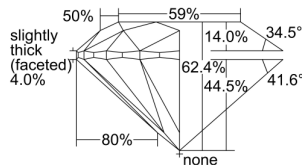

GIA®

FACSIMILE

GIA REPORT

3315606849

Verify this report at GIA.edu

GIA NATURAL DIAMOND DOSSIER®

January 05, 2019
GIA Report Number 3315606849
Shape and Cutting Style ..... Round Brilliant
Measurements ..... 5.14 - 5.17 x 3.22 mm

GRADING RESULTS

Carat Weight ..... 0.53 carat
Color Grade ..... E
Clarity Grade S11
Cut Grade ..... Excellent

ADDITIONAL GRADING INFORMATION

Polish ..... Excellent
Symmetry ..... Excellent
Fluorescence ..... None
Clarity Characteristics..... Crystal, Cloud, Feather
Inscription(s): GIA 3315606849

PROPORTIONS

Profile to actual proportions

GRADING SCALES

GIA COLOR SCALE

COLORED	D
	E
	F
	G
	H
	I
	J
NEAR COLORLESS	K
	L
FAIN	M
	N
	O
	P
VERY LIGHT	Q
	R
	S
	T
	U
	V
	W
	X
	Y
LIGHT	Z

GIA CLARITY SCALE

FLAWLESS	VERY VERY SLIGHTLY INCLUDED	VVS₁	VVS₂	VS₁	VS₂	S1₁	S1₂	I₁	I₂	I₃	
											VERY SLIGHTLY INCLUDED
INTERNALLY FLAWLESS											

GIA CUT SCALE

EXCELLENT
VERY GOOD
GOOD
FAIR
POOR