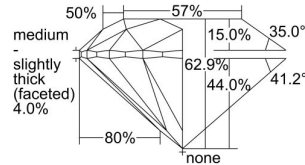

GIA®

FACSIMILE

GIA REPORT 3315418027

Verify this report at GIA.edu

GIA NATURAL DIAMOND DOSSIER®

December 11, 2018
GIA Report Number 3315418027
Shape and Cutting Style ..... Round Brilliant
Measurements ..... 4.74 - 4.78 x 2.99 mm

GRADING RESULTS

Carat Weight ..... 0.42 carat
Color Grade ..... G
Clarity Grade VS2
Cut Grade ..... Excellent

ADDITIONAL GRADING INFORMATION

Polish ..... Excellent
Symmetry ..... Excellent
Fluorescence ..... Faint
Clarity Characteristics ..... Crystal
Inscription(s): GIA 3315418027

PROPORTIONS

Profile to actual proportions

GRADING SCALES

GIA COLOR SCALE	GIA CLARITY SCALE	GIA CUT SCALE	
D	FLAWLESS	EXCELLENT	
E	INTERNALLY FLAWLESS		
F		VVS₁	VERY GOOD
G	VVS₂		
H	VS₁	GOOD	
I	VS₂		
J	SI₁	FAIR	
K	SI₂		
L	I₁	POOR	
M	I₂		
N	I₃		
O			
P			
Q			
R			
S			
T			
U			
V			
W			
X			
Y			
Z