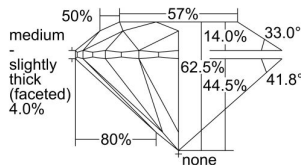

GIA®

FACSIMILE

GIA REPORT 3315062705

Verify this report at GIA.edu

GIA NATURAL DIAMOND DOSSIER®

October 27, 2018
GIA Report Number 3315062705
Shape and Cutting Style ..... Round Brilliant
Measurements ..... 5.27 - 5.31 x 3.30 mm

GRADING RESULTS

Carat Weight ..... 0.56 carat
Color Grade ..... E
Clarity Grade VS1
Cut Grade ..... Excellent

ADDITIONAL GRADING INFORMATION

Polish ..... Excellent
Symmetry ..... Excellent
Fluorescence ..... None
Clarity Characteristics..... Cloud, Crystal, Feather, Pinpoint
Inscription(s): GIA 3315062705

PROPORTIONS

Profile to actual proportions

GRADING SCALES

GIA COLOR SCALE	GIA CLARITY SCALE	GIA CUT SCALE	
D	FLAWLESS	EXCELLENT	
E	INTERNALLY FLAWLESS		
F		VVS₁	VERY GOOD
G	VVS₂		
H	VS₁	GOOD	
I	VS₂		
J	SI₁	FAIR	
K	SI₂		
L	I₁	POOR	
M	I₂		
N	I₃		
O			
P			
Q			
R			
S			
T			
U			
V			
W			
X			
Y			
Z