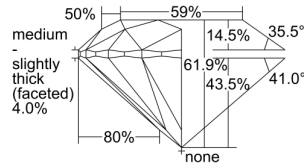

GIA®

FACSIMILE

GIA REPORT 3305618681

Verify this report at GIA.edu

GIA NATURAL DIAMOND DOSSIER®

September 22, 2018
GIA Report Number 3305618681
Shape and Cutting Style ..... Round Brilliant
Measurements ..... 4.32 - 4.35 x 2.68 mm

GRADING RESULTS

Carat Weight ..... 0.31 carat
Color Grade ..... D
Clarity Grade VS1
Cut Grade ..... Excellent

ADDITIONAL GRADING INFORMATION

Polish ..... Excellent
Symmetry ..... Excellent
Fluorescence ..... Faint
Clarity Characteristics..... Crystal, Cloud
Inscription(s): GIA 3305618681

PROPORTIONS

Profile to actual proportions

GRADING SCALES

GIA COLOR SCALE	GIA CLARITY SCALE	GIA CUT SCALE	
D	FLAWLESS	EXCELLENT	
E	INTERNALLY FLAWLESS		
F		VVS₁	VERY GOOD
G	VVS₂		
H	VS₁	GOOD	
I	VS₂		
J	SI₁	FAIR	
K	SI₂		
L	I₁	POOR	
M	I₂		
N	I₃		
O			
P			
Q			
R			
S			
T			
U			
V			
W			
X			
Y			
Z