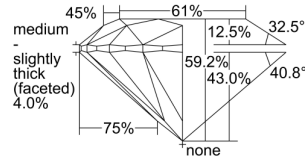

GIA®

FACSIMILE

GIA REPORT 3305528386

Verify this report at GIA.edu

GIA NATURAL DIAMOND DOSSIER®

September 08, 2018
GIA Report Number 3305528386
Shape and Cutting Style ..... Round Brilliant
Measurements ..... 5.22 - 5.25 x 3.10 mm

GRADING RESULTS

Carat Weight ..... 0.52 carat
Color Grade ..... D
Clarity Grade VS1
Cut Grade ..... Excellent

ADDITIONAL GRADING INFORMATION

Polish ..... Excellent
Symmetry ..... Excellent
Fluorescence ..... Medium Blue
Clarity Characteristics ..... Crystal, Needle, Pinpoint
Inscription(s): GIA 3305528386

PROPORTIONS

Profile to actual proportions

GRADING SCALES

GIA COLOR SCALE	GIA CLARITY SCALE	GIA CUT SCALE	
D	FLAWLESS	EXCELLENT	
E	INTERNALLY FLAWLESS		
F		VVS₁	VERY GOOD
G	VVS₂		
H	VS₁	GOOD	
I	VS₂		
J	SI₁	FAIR	
K	SI₂		
L	I₁	POOR	
M	I₂		
N	I₃		
O			
P			
Q			
R			
S			
T			
U			
V			
W			
X			
Y			
Z