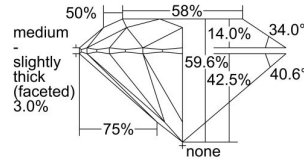

GIA®

FACSIMILE

GIA REPORT 3305458766

Verify this report at GIA.edu

GIA NATURAL DIAMOND DOSSIER®

September 04, 2018
GIA Report Number 3305458766
Shape and Cutting Style ..... Round Brilliant
Measurements ..... 4.35 - 4.36 x 2.60 mm

GRADING RESULTS

Carat Weight ..... 0.30 carat
Color Grade ..... D
Clarity Grade VS1
Cut Grade ..... Excellent

ADDITIONAL GRADING INFORMATION

Polish ..... Excellent
Symmetry ..... Very Good
Fluorescence ..... None
Clarity Characteristics..... Crystal, Feather, Needle, Pinpoint
Inscription(s): GIA 3305458766

PROPORTIONS

Profile to actual proportions

GRADING SCALES

GIA COLOR SCALE	GIA CLARITY SCALE	GIA CUT SCALE
D	FLAWLESS	EXCELLENT
E	FLAWLESS	
F	INTERNALLY FLAWLESS	VERY GOOD
G	FLAWLESS	
H	VVS₁	GOOD
I	VVS₂	
J	VS₁	FAIR
K	VS₂	
L	SI₁	POOR
M	SI₂	
N	I₁	
O	I₂	
P	I₃	
Q		
R		
S		
T		
U		
V		
W		
X		
Y		
Z