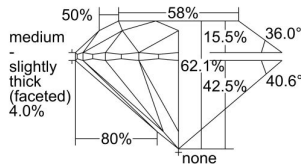

GIA®

FACSIMILE

GIA REPORT 3305164368

Verify this report at GIA.edu

GIA NATURAL DIAMOND DOSSIER®

August 11, 2018
GIA Report Number 3305164368
Shape and Cutting Style ..... Round Brilliant
Measurements ..... 4.44 - 4.47 x 2.77 mm

GRADING RESULTS

Carat Weight ..... 0.34 carat
Color Grade ..... F
Clarity Grade VS2
Cut Grade ..... Excellent

ADDITIONAL GRADING INFORMATION

Polish ..... Excellent
Symmetry ..... Excellent
Fluorescence ..... Medium Blue
Clarity Characteristics ..... Crystal, Cloud
Inscription(s): GIA 3305164368

PROPORTIONS

Profile to actual proportions

GRADING SCALES

GIA COLOR SCALE	GIA CLARITY SCALE	GIA CUT SCALE	
D	FLAWLESS	EXCELLENT	
E	INTERNALLY FLAWLESS		
F		VVS₁	VERY GOOD
G	VVS₂		
H	VS₁	GOOD	
I	VS₂		
J	SI₁	FAIR	
K	SI₂		
L	I₁	POOR	
M			
N			
O	I₂		
P			
Q			
R	I₃		
S			
T			
U			
V			
W			
X			
Y			
Z