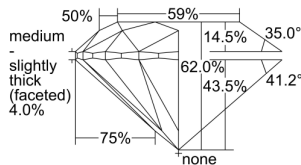

GIA®

FACSIMILE

GIA REPORT 3305043541

Verify this report at GIA.edu

GIA NATURAL DIAMOND DOSSIER®

July 31, 2018
GIA Report Number 3305043541
Shape and Cutting Style ..... Round Brilliant
Measurements ..... 5.22 - 5.25 x 3.25 mm

GRADING RESULTS

Carat Weight ..... 0.55 carat
Color Grade ..... G
Clarity Grade VVS2
Cut Grade ..... Excellent

ADDITIONAL GRADING INFORMATION

Polish ..... Excellent
Symmetry ..... Excellent
Fluorescence ..... Faint
Clarity Characteristics..... Needle, Pinpoint, Indented Natural
Inscription(s): GIA 3305043541

PROPORTIONS

Profile to actual proportions

GRADING SCALES

GIA COLOR SCALE	GIA CLARITY SCALE	GIA CUT SCALE	
D	FLAWLESS	EXCELLENT	
E	INTERNALLY FLAWLESS		
F		VVS₁	VERY GOOD
G	VVS₂		
H	VS₁	GOOD	
I	VS₂		
J	SI₁	FAIR	
K	SI₂		
L	I₁	POOR	
M	I₂		
N	I₃		
O			
P			
Q			
R			
S			
T			
U			
V			
W			
X			
Y			
Z