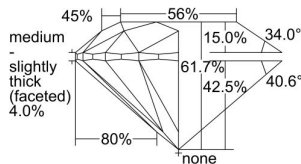

GIA®

FACSIMILE

GIA REPORT 3295676141

Verify this report at GIA.edu

GIA NATURAL DIAMOND DOSSIER®

July 02, 2018
GIA Report Number 3295676141
Shape and Cutting Style ..... Round Brilliant
Measurements ..... 4.27 - 4.29 x 2.64 mm

GRADING RESULTS

Carat Weight ..... 0.30 carat
Color Grade ..... D
Clarity Grade VS1
Cut Grade ..... Excellent

ADDITIONAL GRADING INFORMATION

Polish ..... Excellent
Symmetry ..... Very Good
Fluorescence ..... None
Clarity Characteristics ..... Cloud, Feather, Pinpoint
Inscription(s): GIA 3295676141

PROPORTIONS

Profile to actual proportions

GRADING SCALES

GIA COLOR SCALE	GIA CLARITY SCALE	GIA CUT SCALE	
D	FLAWLESS	EXCELLENT	
E	INTERNALLY FLAWLESS		
F		VVS₁	VERY GOOD
G	VVS₂		
H	VS₁	GOOD	
I	VS₂		
J	SI₁	FAIR	
K	SI₂		
L	I₁	POOR	
M	I₂		
N	I₃		
O			
P			
Q			
R			
S			
T			
U			
V			
W			
X			
Y			
Z