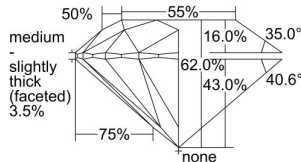

GIA®

FACSIMILE

GIA REPORT 3295103431

Verify this report at GIA.edu

GIA NATURAL DIAMOND DOSSIER®

May 16, 2018
GIA Report Number 3295103431
Shape and Cutting Style ..... Round Brilliant
Measurements ..... 5.08 - 5.09 x 3.15 mm

GRADING RESULTS

Carat Weight ..... 0.50 carat
Color Grade ..... D
Clarity Grade VS1
Cut Grade ..... Excellent

ADDITIONAL GRADING INFORMATION

Polish ..... Excellent
Symmetry ..... Excellent
Fluorescence ..... Faint
Clarity Characteristics..... Crystal, Cloud, Needle, Pinpoint
Inscription(s): GIA 3295103431

PROPORTIONS

Profile to actual proportions