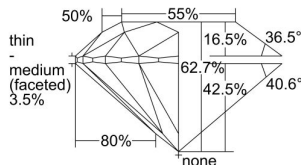

GIA®

FACSIMILE

GIA REPORT 2348456129

Verify this report at GIA.edu

GIA NATURAL DIAMOND DOSSIER®

December 30, 2019
GIA Report Number 2348456129
Shape and Cutting Style ..... Round Brilliant
Measurements ..... 4.87 - 4.90 x 3.06 mm

GRADING RESULTS

Carat Weight ..... 0.45 carat
Color Grade ..... F
Clarity Grade VS1
Cut Grade ..... Excellent

ADDITIONAL GRADING INFORMATION

Polish ..... Excellent
Symmetry ..... Excellent
Fluorescence ..... None
Clarity Characteristics..... Feather, Cloud, Pinpoint, Indented
Natural

Inscription(s): GIA 2348456129

PROPORTIONS

Profile to actual proportions