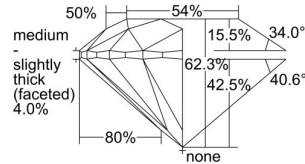

GIA®

FACSIMILE

GIA REPORT 2348366734

Verify this report at GIA.edu

GIA NATURAL DIAMOND DOSSIER®

December 19, 2019
GIA Report Number **2348366734**
Shape and Cutting Style ..... **Round Brilliant**
Measurements ..... **5.25 - 5.29 x 3.28 mm**

GRADING RESULTS

Carat Weight ..... **0.56 carat**
Color Grade ..... **E**
Clarity Grade **VVS1**
Cut Grade ..... **Excellent**

ADDITIONAL GRADING INFORMATION

Polish ..... **Excellent**
Symmetry ..... **Excellent**
Fluorescence ..... **None**
Clarity Characteristics ..... **Pinpoint, Cavity, Feather**
Inscription(s): **GIA 2348366734**

PROPORTIONS

Profile to actual proportions

GRADING SCALES

GIA COLOR SCALE	GIA CLARITY SCALE	GIA CUT SCALE
D	FLAWLESS	EXCELLENT
E	INTERNALLY FLAWLESS	
F	VVS₁	VERY GOOD
G		
H	VS₁	GOOD
I		
J	VS₂	FAIR
K		
L	SI₁	POOR
M		
N	I₁	
O		
P	I₂	
Q		
R	I₃	
S		
T		
U		
V		
W		
X		
Y		
Z