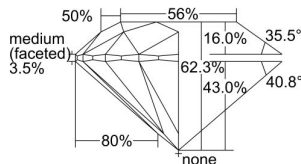

GIA®

FACSIMILE

GIA REPORT 2348334844

Verify this report at GIA.edu

GIA NATURAL DIAMOND DOSSIER®

December 18, 2019
GIA Report Number 2348334844
Shape and Cutting Style ..... Round Brilliant
Measurements ..... 4.27 - 4.29 x 2.67 mm

GRADING RESULTS

Carat Weight ..... 0.30 carat
Color Grade ..... G
Clarity Grade VVS2
Cut Grade ..... Excellent

ADDITIONAL GRADING INFORMATION

Polish ..... Excellent
Symmetry ..... Excellent
Fluorescence ..... None
Clarity Characteristics ..... Cloud, Cavity
Inscription(s): GIA 2348334844

PROPORTIONS

Profile to actual proportions

GRADING SCALES

GIA COLOR SCALE

COLORED	D
	E
	F
	G
	H
	I
	J
NEAR COLORLESS	K
	L
	M
	N
	O
	P
	R
	S
	T
	U
	V
	W
	X
	Y
	Z

GIA CLARITY SCALE

FLAWLESS	INTERNAL FLAWLESS	
		EXCELLENT
VERY VERY SLIGHTLY INCLUDED	VVS₁	
	VVS₂	
VERY SLIGHTLY INCLUDED	VS₁	
	VS₂	
SLIGHTLY INCLUDED	SI₁	
	SI₂	
INCLUDED	I₁	
	I₂	
	I₃	

GIA CUT SCALE

EXCELLENT
VERY GOOD
GOOD
FAIR
POOR