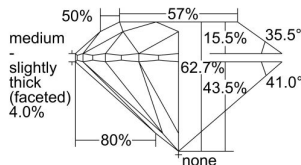

GIA®

FACSIMILE

GIA REPORT 2348330633

Verify this report at GIA.edu

GIA NATURAL DIAMOND DOSSIER®

December 16, 2019
GIA Report Number 2348330633
Shape and Cutting Style ..... Round Brilliant
Measurements ..... 5.95 - 5.99 x 3.74 mm

GRADING RESULTS

Carat Weight ..... 0.83 carat
Color Grade ..... F
Clarity Grade VVS2
Cut Grade ..... Excellent

ADDITIONAL GRADING INFORMATION

Polish ..... Excellent
Symmetry ..... Excellent
Fluorescence ..... None
Clarity Characteristics ..... Pinpoint
Inscription(s): GIA 2348330633

PROPORTIONS

Profile to actual proportions