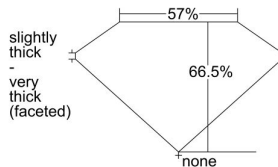

GIA®

FACSIMILE

GIA REPORT 2348263584

Verify this report at GIA.edu

GIA NATURAL DIAMOND DOSSIER®

December 09, 2019
GIA Report Number 2348263584
Shape and Cutting Style ..... Pear Brilliant
Measurements ..... 7.06 x 4.88 x 3.25 mm

GRADING RESULTS

Carat Weight ..... 0.70 carat
Color Grade ..... E
Clarity Grade VS2

ADDITIONAL GRADING INFORMATION

Polish ..... Excellent
Symmetry ..... Excellent
Fluorescence ..... None
Clarity Characteristics ..... Crystal
Inscription(s): GIA 2348263584

PROPORTIONS

Profile not to actual proportions

GRADING SCALES

GIA COLOR SCALE		GIA CLARITY SCALE	
COLORLESS	D	VERY VERY SLIGHTLY INCLUDED	FLAWLESS
	E		INTERNALLY FLAWLESS
	F		VVS₁
	G		VVS₂
	H		VS₁
	I		VS₂
	J		SI₁
	K		SI₂
	L		I₁
	M		I₂
NEAR COLORLESS	N	SLIGHTLY INCLUDED	I₃
	O		
	P		
	Q		
FAINT	R		
	S		
	T		
	U		
VERT LIGHT	V		
	W		
	X		
	Y		
LIGHT	Z