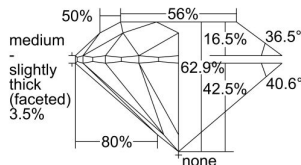

GIA®

FACSIMILE

GIA REPORT 2348218945

Verify this report at GIA.edu

GIA NATURAL DIAMOND DOSSIER®

December 02, 2019
GIA Report Number 2348218945
Shape and Cutting Style ..... Round Brilliant
Measurements ..... 4.71 - 4.74 x 2.97 mm

GRADING RESULTS

Carat Weight ..... 0.41 carat
Color Grade ..... G
Clarity Grade VS1
Cut Grade ..... Excellent

ADDITIONAL GRADING INFORMATION

Polish ..... Excellent
Symmetry ..... Excellent
Fluorescence ..... None
Clarity Characteristics..... Crystal, Cloud, Pinpoint
Inscription(s): GIA 2348218945

PROPORTIONS

Profile to actual proportions