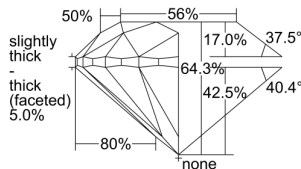

GIA®

FACSIMILE

GIA REPORT 2348038044

Verify this report at GIA.edu

GIA NATURAL DIAMOND DOSSIER®

November 04, 2019
GIA Report Number 2348038044
Shape and Cutting Style ..... Round Brilliant
Measurements ..... 4.58 - 4.62 x 2.96 mm

GRADING RESULTS

Carat Weight ..... 0.40 carat
Color Grade ..... H
Clarity Grade VVS2
Cut Grade ..... Very Good

ADDITIONAL GRADING INFORMATION

Polish ..... Excellent
Symmetry ..... Excellent
Fluorescence ..... Faint
Clarity Characteristics ..... Indented Natural, Pinpoint
Inscription(s): GIA 2348038044

PROPORTIONS

Profile to actual proportions

GRADING SCALES

GIA COLOR SCALE	GIA CLARITY SCALE	GIA CUT SCALE	
D	FLAWLESS	EXCELLENT	
E	INTERNALLY FLAWLESS		
F		VVS₁	VERY GOOD
G	VVS₂		
H	VS₁	GOOD	
I	VS₂		
J	SI₁	FAIR	
K	SI₂		
L	I₁	POOR	
M	I₂		
N	I₃		
O			
P			
Q			
R			
S			
T			
U			
V			
W			
X			
Y			
Z