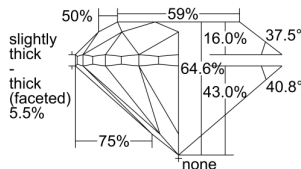

GIA®

FACSIMILE

GIA REPORT 2348033886

Verify this report at GIA.edu

GIA NATURAL DIAMOND DOSSIER®

November 04, 2019
GIA Report Number 2348033886
Shape and Cutting Style ..... Round Brilliant
Measurements ..... 4.91 - 4.96 x 3.19 mm

GRADING RESULTS

Carat Weight ..... 0.50 carat
Color Grade ..... F
Clarity Grade VS1
Cut Grade ..... Very Good

ADDITIONAL GRADING INFORMATION

Polish ..... Excellent
Symmetry ..... Very Good
Fluorescence ..... None
Clarity Characteristics.... Crystal, Cloud, Needle, Indented Natural
Inscription(s): GIA 2348033886

PROPORTIONS

Profile to actual proportions

GRADING SCALES

GIA COLOR SCALE	GIA CLARITY SCALE	GIA CUT SCALE	
D	FLAWLESS	EXCELLENT	
E	INTERNALLY FLAWLESS		
F		VVS₁	VERY GOOD
G	VVS₂		
H	VS₁	GOOD	
I	VS₂		
J	SI₁	FAIR	
K	SI₂		
L	I₁	POOR	
M			
N			
O	I₂		
P			
Q			
R	I₃		
S			
T			
U			
V			
W			
X			
Y			
Z