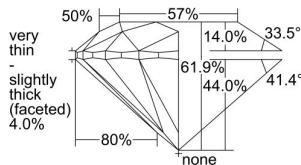

GIA®

FACSIMILE

GIA REPORT 2347453756

Verify this report at GIA.edu

GIA NATURAL DIAMOND DOSSIER®

December 30, 2019
GIA Report Number 2347453756
Shape and Cutting Style ..... Round Brilliant
Measurements ..... 4.28 - 4.31 x 2.66 mm

GRADING RESULTS

Carat Weight ..... 0.30 carat
Color Grade ..... F
Clarity Grade VS1
Cut Grade ..... Very Good

ADDITIONAL GRADING INFORMATION

Polish ..... Excellent
Symmetry ..... Very Good
Fluorescence ..... None
Clarity Characteristics ..... Cloud, Needle
Inscription(s): GIA 2347453756

PROPORTIONS

Profile to actual proportions

GRADING SCALES

GIA COLOR SCALE	GIA CLARITY SCALE	GIA CUT SCALE	
D	FLAWLESS	EXCELLENT	
E	INTERNALLY FLAWLESS		
F		VVS₁	VERY GOOD
G	VVS₂		
H	VS₁	GOOD	
I	VS₂		
J	SI₁	FAIR	
K	SI₂		
L	I₁	POOR	
M	I₂		
N	I₃		
O			
P			
Q			
R			
S			
T			
U			
V			
W			
X			
Y			
Z