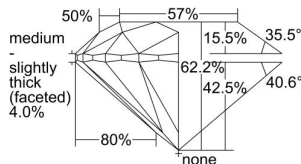

GIA®

FACSIMILE

GIA REPORT 2347439216

Verify this report at GIA.edu

GIA NATURAL DIAMOND DOSSIER®

December 30, 2019
GIA Report Number 2347439216
Shape and Cutting Style ..... Round Brilliant
Measurements ..... 6.15 - 6.19 x 3.84 mm

GRADING RESULTS

Carat Weight ..... 0.91 carat
Color Grade ..... D
Clarity Grade VVS1
Cut Grade ..... Excellent

ADDITIONAL GRADING INFORMATION

Polish ..... Excellent
Symmetry ..... Excellent
Fluorescence ..... None
Clarity Characteristics ..... Pinpoint
Inscription(s): GIA 2347439216

PROPORTIONS

Profile to actual proportions