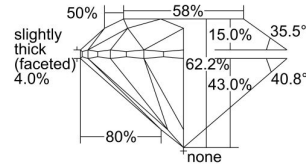

GIA®

FACSIMILE

GIA REPORT 2347439193

Verify this report at GIA.edu

GIA NATURAL DIAMOND DOSSIER®

December 30, 2019
GIA Report Number 2347439193
Shape and Cutting Style ..... Round Brilliant
Measurements ..... 5.91 - 5.96 x 3.69 mm

GRADING RESULTS

Carat Weight ..... 0.81 carat
Color Grade ..... D
Clarity Grade VS1
Cut Grade ..... Excellent

ADDITIONAL GRADING INFORMATION

Polish ..... Excellent
Symmetry ..... Excellent
Fluorescence ..... Medium Blue
Clarity Characteristics ..... Crystal, Pinpoint
Inscription(s): GIA 2347439193

PROPORTIONS

Profile to actual proportions