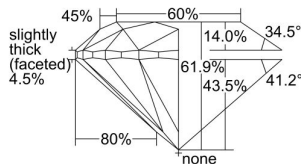

GIA®

FACSIMILE

GIA REPORT 2347427772

Verify this report at GIA.edu

GIA NATURAL DIAMOND DOSSIER®

December 27, 2019
GIA Report Number 2347427772
Shape and Cutting Style ..... Round Brilliant
Measurements ..... 4.44 - 4.47 x 2.75 mm

GRADING RESULTS

Carat Weight ..... 0.34 carat
Color Grade ..... D
Clarity Grade VVS1
Cut Grade ..... Excellent

ADDITIONAL GRADING INFORMATION

Polish ..... Excellent
Symmetry ..... Excellent
Fluorescence ..... Strong Blue
Clarity Characteristics..... Pinpoint, Internal Graining, Surface Graining

Inscription(s): GIA 2347427772

PROPORTIONS

Profile to actual proportions