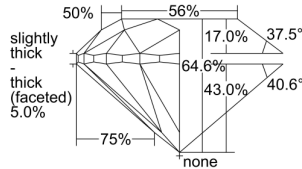

GIA®

FACSIMILE

GIA REPORT 2347344290

Verify this report at GIA.edu

GIA NATURAL DIAMOND DOSSIER®

December 18, 2019
GIA Report Number 2347344290
Shape and Cutting Style ..... Round Brilliant
Measurements ..... 4.56 - 4.62 x 2.97 mm

GRADING RESULTS

Carat Weight ..... 0.40 carat
Color Grade ..... E
Clarity Grade VS1
Cut Grade ..... Very Good

ADDITIONAL GRADING INFORMATION

Polish ..... Excellent
Symmetry ..... Very Good
Fluorescence ..... None
Clarity Characteristics ..... Needle, Indented Natural
Inscription(s): GIA 2347344290

PROPORTIONS

Profile to actual proportions