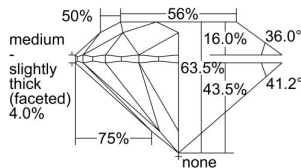

GIA®

FACSIMILE

GIA REPORT 2347343791

Verify this report at GIA.edu

GIA NATURAL DIAMOND DOSSIER®

December 17, 2019
GIA Report Number 2347343791
Shape and Cutting Style ..... Round Brilliant
Measurements ..... 4.83 - 4.87 x 3.08 mm

GRADING RESULTS

Carat Weight ..... 0.45 carat
Color Grade ..... E
Clarity Grade VS1
Cut Grade ..... Very Good

ADDITIONAL GRADING INFORMATION

Polish ..... Excellent
Symmetry ..... Excellent
Fluorescence ..... None
Clarity Characteristics ..... Crystal, Pinpoint
Inscription(s): GIA 2347343791

PROPORTIONS

Profile to actual proportions

GRADING SCALES

GIA COLOR SCALE	GIA CLARITY SCALE	GIA CUT SCALE
D	FLAWLESS	EXCELLENT
E	INTERNALLY FLAWLESS	
F	VVS₁	VERY GOOD
G		
H	VS₁	GOOD
I		
J	SI₁	FAIR
K		
L	I₁	POOR
M		
N	I₂	
O		
P	I₃	
Q		
R		
S		
T		
U		
V		
W		
X		
Y		
Z