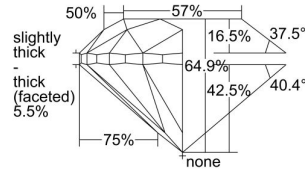

GIA®

FACSIMILE

GIA REPORT 2347291607

Verify this report at GIA.edu

GIA NATURAL DIAMOND DOSSIER®

December 10, 2019
GIA Report Number 2347291607
Shape and Cutting Style ..... Round Brilliant
Measurements ..... 4.88 - 4.95 x 3.19 mm

GRADING RESULTS

Carat Weight ..... 0.50 carat
Color Grade ..... G
Clarity Grade VVS2
Cut Grade ..... Very Good

ADDITIONAL GRADING INFORMATION

Polish ..... Excellent
Symmetry ..... Very Good
Fluorescence ..... None
Clarity Characteristics..... Indented Natural, Pinpoint, Cloud
Inscription(s): GIA 2347291607

PROPORTIONS

Profile to actual proportions

GRADING SCALES

GIA COLOR SCALE	GIA CLARITY SCALE	GIA CUT SCALE	
D	FLAWLESS	EXCELLENT	
E	INTERNALLY FLAWLESS		
F		VVS₁	VERY GOOD
G	VVS₂		
H	VS₁	GOOD	
I	VS₂		
J	SI₁	FAIR	
K	SI₂		
L	I₁	POOR	
M	I₂		
N	I₃		
O			
P			
Q			
R			
S			
T			
U			
V			
W			
X			
Y			
Z