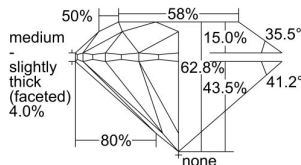

GIA®

FACSIMILE

GIA REPORT 2347202861

Verify this report at GIA.edu

GIA NATURAL DIAMOND DOSSIER®

November 28, 2019
GIA Report Number 2347202861
Shape and Cutting Style ..... Round Brilliant
Measurements ..... 5.65 - 5.69 x 3.56 mm

GRADING RESULTS

Carat Weight ..... 0.71 carat
Color Grade ..... H
Clarity Grade VVS1
Cut Grade ..... Excellent

ADDITIONAL GRADING INFORMATION

Polish ..... Excellent
Symmetry ..... Excellent
Fluorescence ..... Strong Blue
Clarity Characteristics..... Pinpoint, Feather, Manufacturing Remnant

Inscription(s): GIA 2347202861

PROPORTIONS

Profile to actual proportions