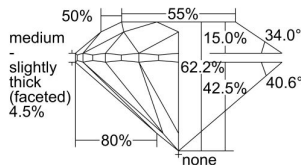

GIA®

FACSIMILE

GIA REPORT 2347133954

Verify this report at GIA.edu

GIA NATURAL DIAMOND DOSSIER®

November 18, 2019
GIA Report Number 2347133954
Shape and Cutting Style ..... Round Brilliant
Measurements ..... 4.39 - 4.42 x 2.74 mm

GRADING RESULTS

Carat Weight ..... 0.33 carat
Color Grade ..... D
Clarity Grade VVS1
Cut Grade ..... Excellent

ADDITIONAL GRADING INFORMATION

Polish ..... Excellent
Symmetry ..... Excellent
Fluorescence ..... None
Clarity Characteristics ..... Internal Graining
Inscription(s): GIA 2347133954

PROPORTIONS

Profile to actual proportions