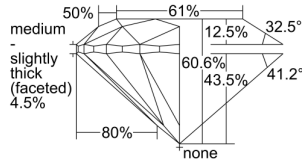

GIA®

FACSIMILE

GIA REPORT 2347056540

Verify this report at GIA.edu

GIA NATURAL DIAMOND DOSSIER®

November 05, 2019
GIA Report Number 2347056540
Shape and Cutting Style ..... Round Brilliant
Measurements ..... 5.96 - 5.99 x 3.62 mm

GRADING RESULTS

Carat Weight ..... 0.80 carat
Color Grade ..... G
Clarity Grade VS1
Cut Grade ..... Excellent

ADDITIONAL GRADING INFORMATION

Polish ..... Excellent
Symmetry ..... Excellent
Fluorescence ..... Medium Blue
Clarity Characteristics..... Cloud, Crystal, Feather, Pinpoint
Inscription(s): GIA 2347056540

PROPORTIONS

Profile to actual proportions

GRADING SCALES

GIA COLOR SCALE	GIA CLARITY SCALE	GIA CUT SCALE	
D	FLAWLESS	EXCELLENT	
E	INTERNALLY FLAWLESS		
F		VVS₁	VERY GOOD
G	VVS₂		
H	VS₁	GOOD	
I	VS₂		
J	SI₁	FAIR	
K	SI₂		
L	I₁	POOR	
M	I₂		
N	I₃		
O			
P			
Q			
R			
S			
T			
U			
V			
W			
X			
Y			
Z