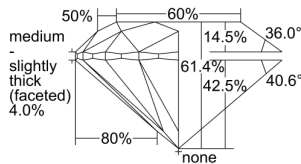

GIA®

FACSIMILE

GIA REPORT 2347029370

Verify this report at GIA.edu

GIA NATURAL DIAMOND DOSSIER®

November 04, 2019
GIA Report Number 2347029370
Shape and Cutting Style ..... Round Brilliant
Measurements ..... 5.05 - 5.08 x 3.11 mm

GRADING RESULTS

Carat Weight ..... 0.50 carat
Color Grade ..... G
Clarity Grade S11
Cut Grade ..... Excellent

ADDITIONAL GRADING INFORMATION

Polish ..... Excellent
Symmetry ..... Excellent
Fluorescence ..... Medium Blue
Clarity Characteristics ..... Crystal, Feather
Inscription(s): GIA 2347029370

PROPORTIONS

Profile to actual proportions

GRADING SCALES

GIA COLOR SCALE	GIA CLARITY SCALE	GIA CUT SCALE	
D	FLAWLESS	EXCELLENT	
E	INTERNALLY FLAWLESS		
F		VVS₁	VERY GOOD
G	VVS₂		
H	VS₁	GOOD	
I	VS₂		
J	S1₁	FAIR	
K	S1₂		
L	I₁	POOR	
M	I₂		
N	I₃		
O			
P			
Q			
R			
S			
T			
U			
V			
W			
X			
Y			
Z